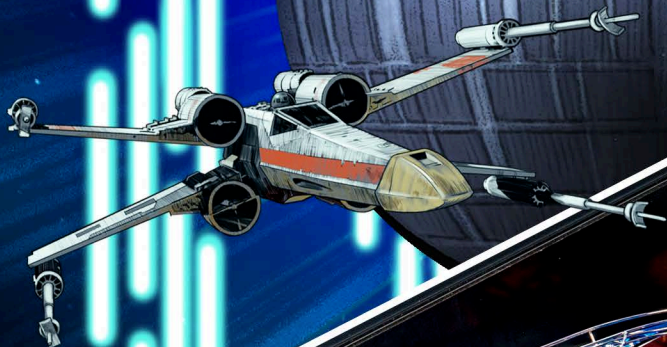

STAR WARS

www.STERNPINBALL.com

PIN

BY STERN PINBALL

DIMENSIONS:

BOXED: H: 56" • W: 31" • D: 31" • 280 LBS
UNBOXED H: 70" • W: 28" • D: 53" • 220 LBS

© & TM LUCASFILM LTD.

STAR WARS

www.STERNPINBALL.com

PIN

BY STERN PINBALL

MAIN ATTRACTIONS

- Genuine Stern Pinball gameplay featuring sounds, music, and video based on the original film trilogy
- Commercial-quality flippers, 3 pop bumpers, slingshots, metal ramps and rails, 3 drop targets, opto spinner, ball locks, LCD display

ADDITIONAL FEATURES

- 2 steel ramps: the left ramp launches the ball into the interactive molded Death Star
- Traditional full size translite
- HD LCD display for game scores, movie clips and animations
- LED playfield lights
- Pinball plunger and auto-launch feature

GAME FEATURES

- Spell F-O-R-C-E to assemble the Rebels and increase your score in the battle to destroy the Death Star
- 3D molded TIE fighter and Death Star
- 4 unique multiballs
- Complete missions including Princess Leia, Han Solo, Luke Skywalker, and R2-D2
- Iconic lines from the original trilogy characters
- R2-D2 ball lock creates "steal your opponent's multiball" strategy in multi-player games
- Passive R2-D2 two ball lock feature enables R2-D2 multiball with Add-A-Ball target